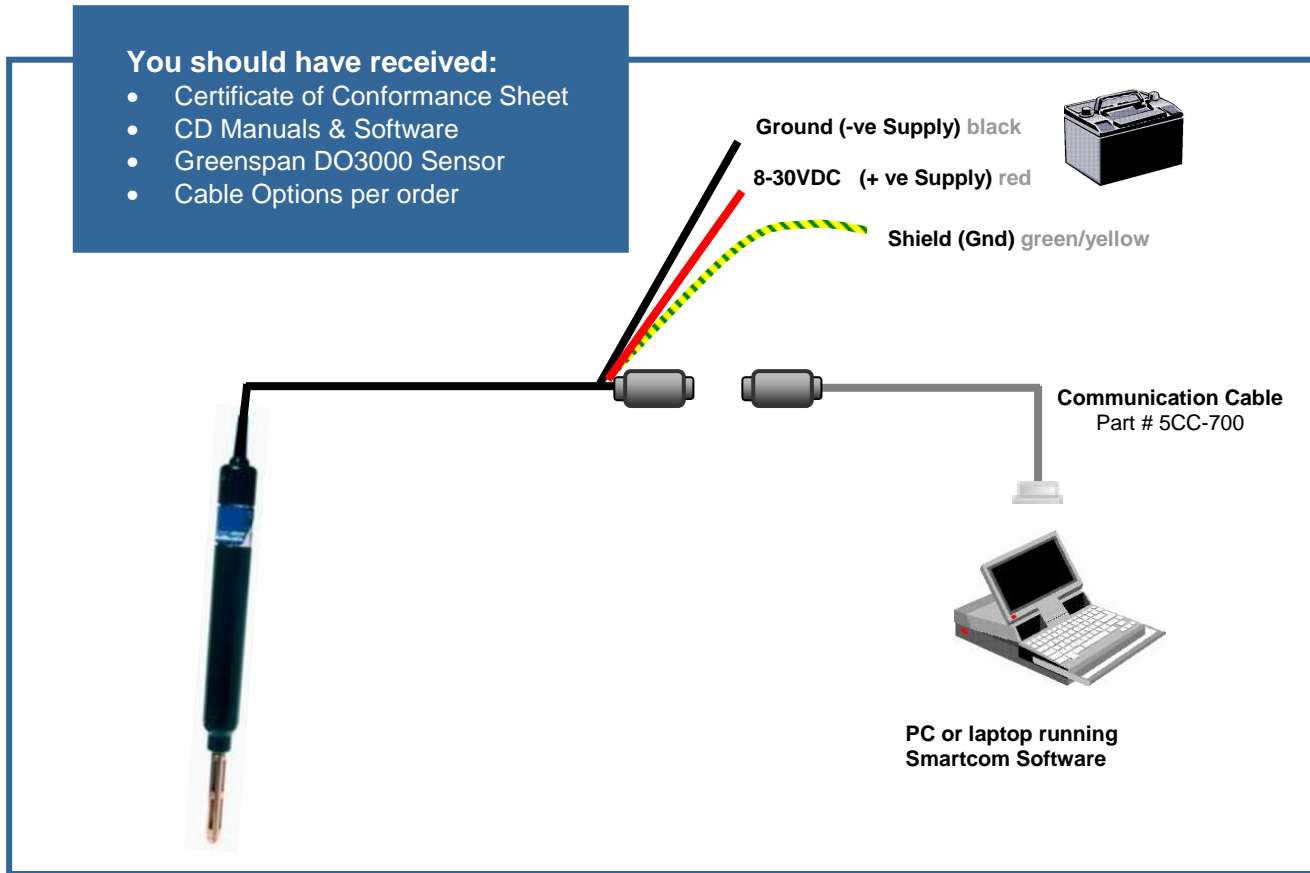

Quick Start Guide – DO3000 Dissolved Oxygen Sensor

Procedures for connecting and configuring the Greenspan DO3000 Sensor. Further details in the Sensor Manual included on the Greenspan CD.

You should have received:

- Certificate of Conformance Sheet
- CD Manuals & Software
- Greenspan DO3000 Sensor
- Cable Options per order

As an option the sensor may be configured with on board battery housing

DO3000 provides a complete measurement & logging system for Dissolved Oxygen using the Diffusion Membrane Sensor. Communication and configuration of the sensor is via the Smartcomm Software on the supplied CD.