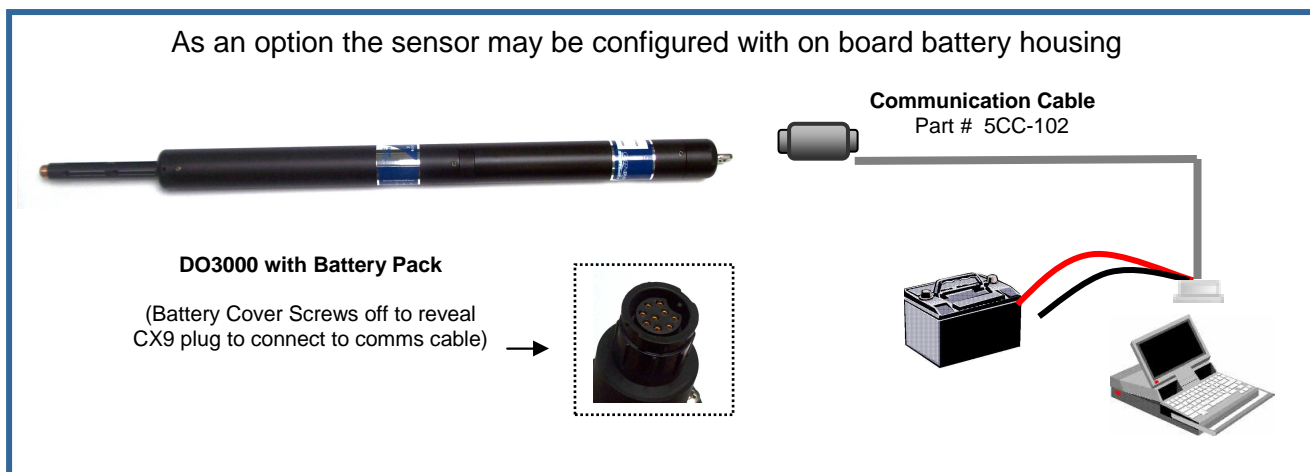

Quick Start Guide – DO3000 Dissolved Oxygen Sensor

Procedures for connecting and configuring the Greenspan DO3000 Sensor. Further details in the Sensor Manual included on the Greenspan CD.

You should have received:

- Certificate of Conformance Sheet
- CD Manuals & Software
- Greenspan DO3000 Sensor
- Cable Options per order

As an option the sensor may be configured with on board battery housing

DO3000 provides a complete measurement & logging system for Dissolved Oxygen using the Diffusion Membrane Sensor. Communication and configuration of the sensor is via the Smartcomm Software on the supplied CD.